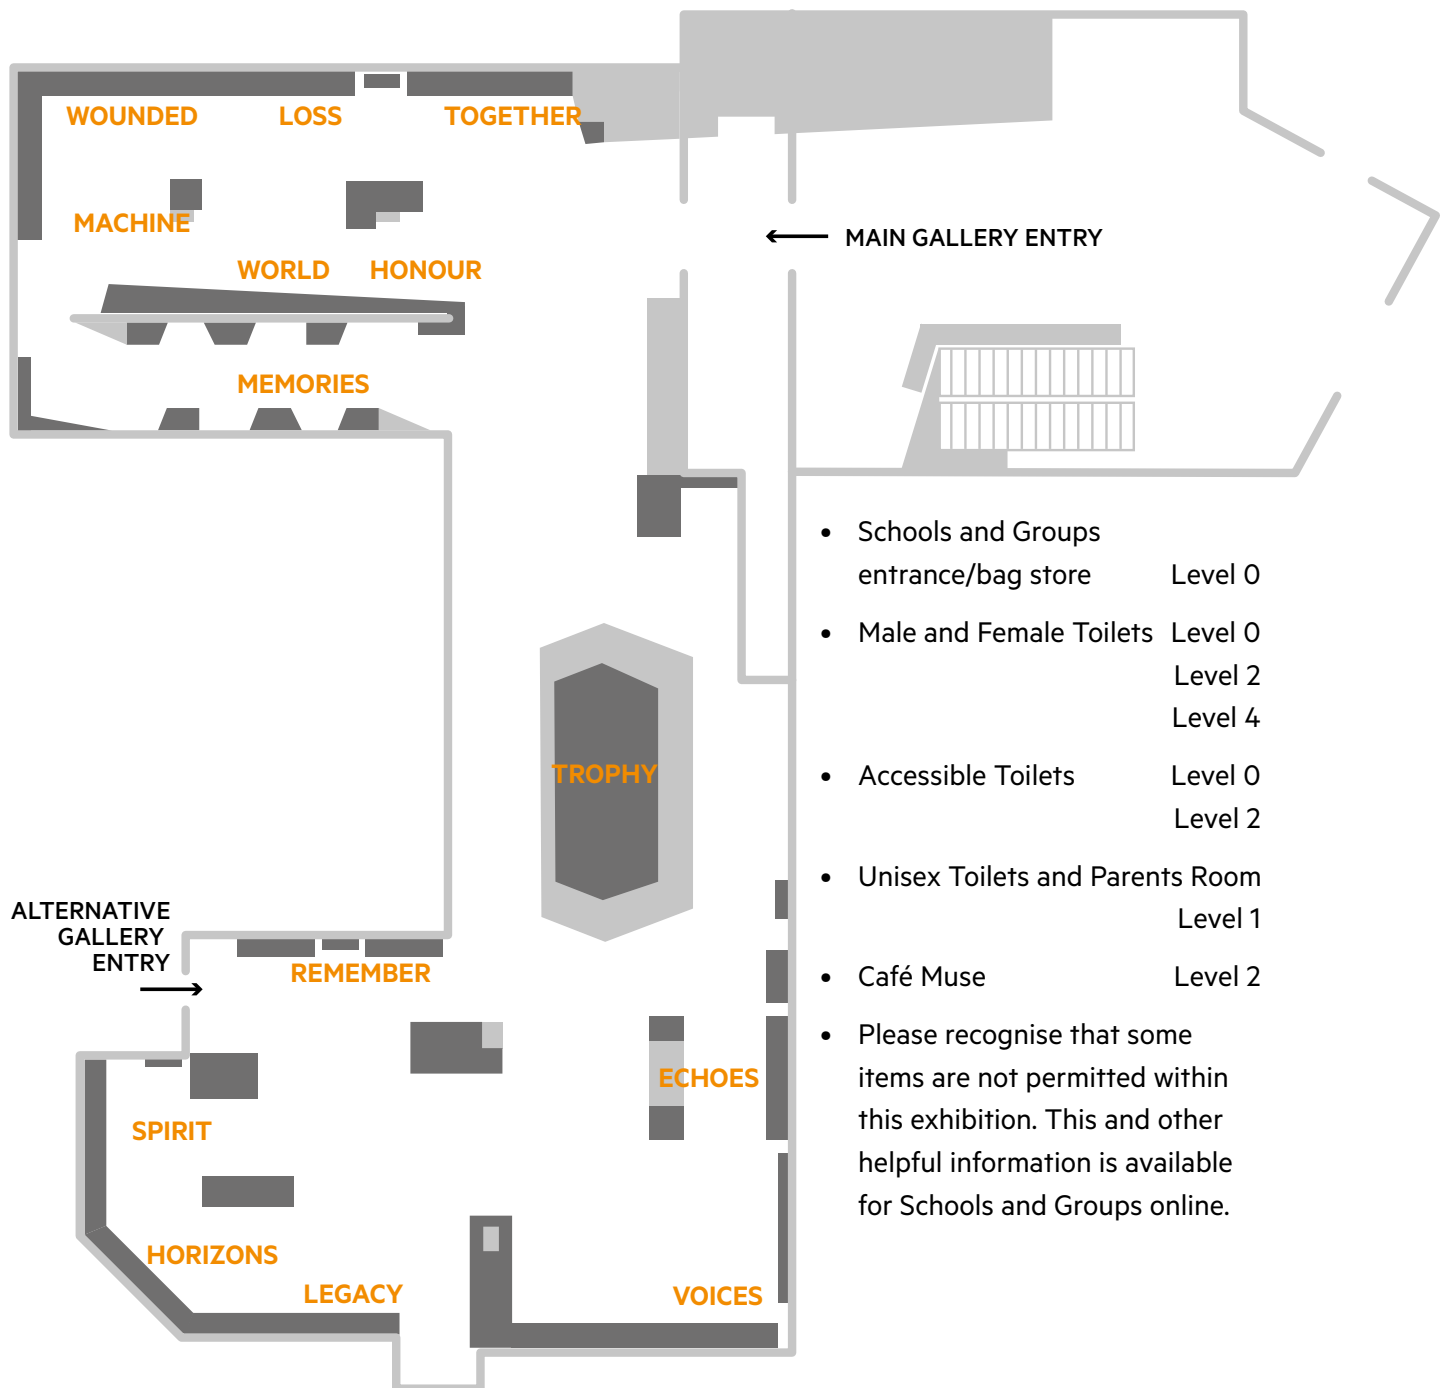

# Anzac Legacy Gallery

## Exhibition Floorplan

Queensland Museum

Level 1, South Bank

QUEENSLAND MUSEUM - South Bank

Cnr Melbourne and Grey Streets, SOUTH BANK

OPENING HOURS

9.30am–5pm daily

Closed Good Friday, Christmas Day & Boxing Day. Open Anzac Day from 1.30pm.